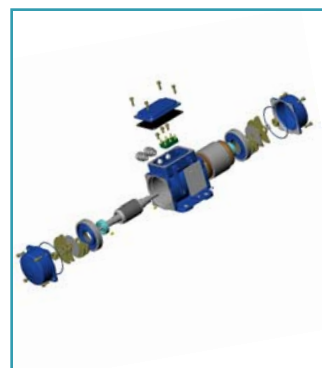

Chicago Vibrator Products

Flow and Compaction

Division of CVP Group
800-842-7284 (P)
866-247-7538 (F)
Solutions@ChiVib.com
www.ChicagoVibrator.com