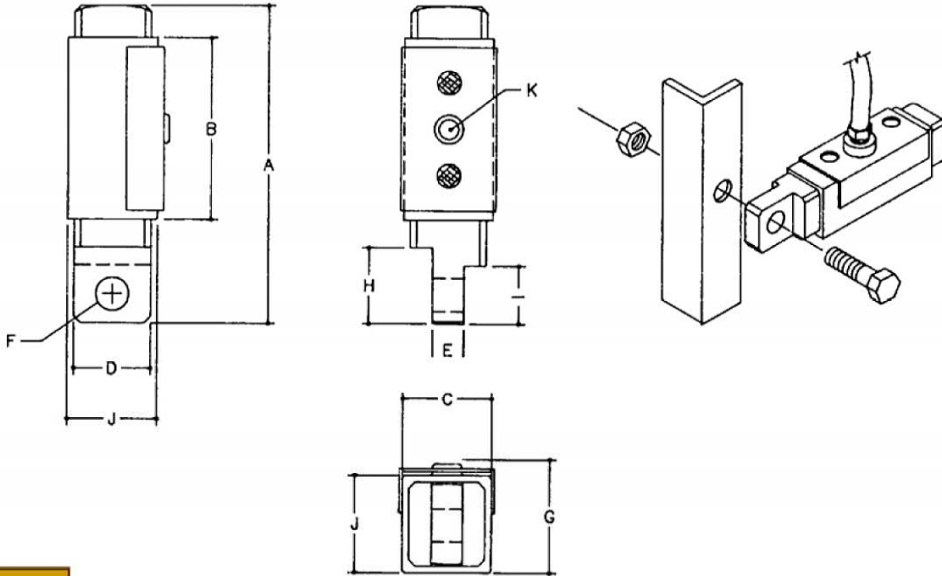

## SPECIFICATIONS

### SA-EP Series Linear Piston Vibrator

MODEL	PISTON Size	A	B	C	D	E	F Bolt Size	G	H	I	J	K NPT	WT LBS	SCFM	FREQUENCY
SA-EP 1/2	1/2	5-3/16	3-3/4	1	3/4	5/16	5/16	1-13/32	13/16	9/16	7/8	1/8	1	3.8	16,000
SA-EP 5/8	5/8	5-3/8	3-3/4	1-1/8	7/8	13/32	3/8	1-17/32	1	3/4	1	1/4	1.25	4.0	14,100
SA-EP 3/4	3/4	5-3/8	3-3/4	1-5/16	1	13/32	3/8	1-23/32	1	3/4	1-3/16	1/4	1.75	5.6	12,700
SA-EP 1	1	5-15/16	3-15/16	1-5/8	1-1/4	9/16	1/2	2-1/32	1-3/16	15/16	1-1/2	1/4	3.50	5.8	11,000
SA-EP 1-1/4	1-1/4	7-7/8	5-3/8	-	1-5/8	11/16	1/2	2-3/4	1-7/16	1-7/16	2-3/16	1/4	6.75	6.0	7,600